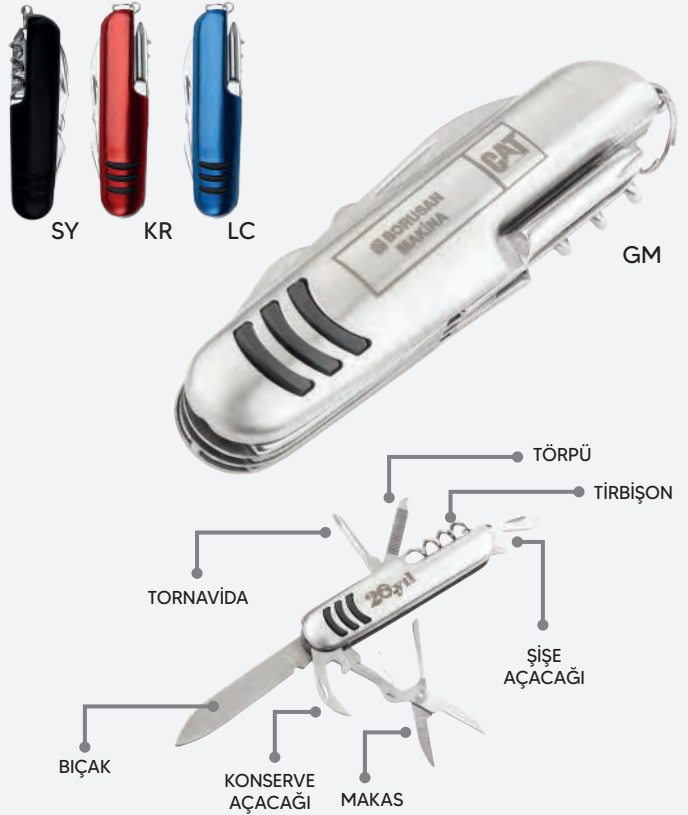

55107

KARETTA ÇAKI
KARETTA KNIFE

📦 Özel Kutu / Gift Box

📏 9,2x2,5 cm