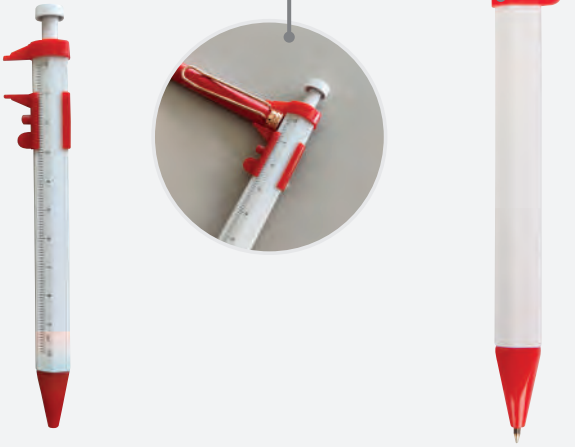

TR

KR

LC

40622

**KUMPAS KALEM
PEN WITH COMPASS**

14,8 cm
1000 adet / pcs

43x32x22 cm
8 kg

40621